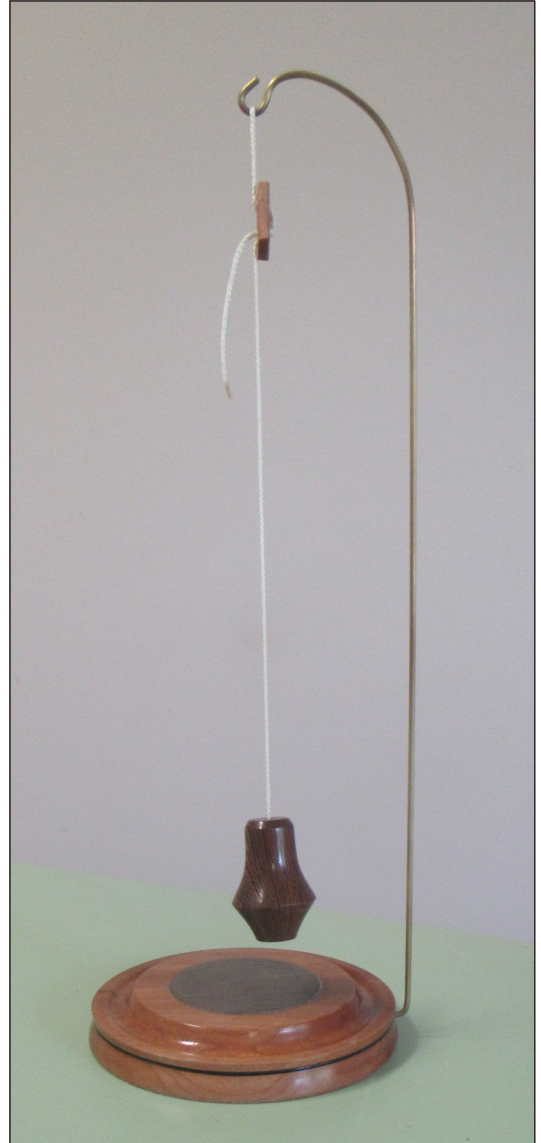

Jim Duxbury