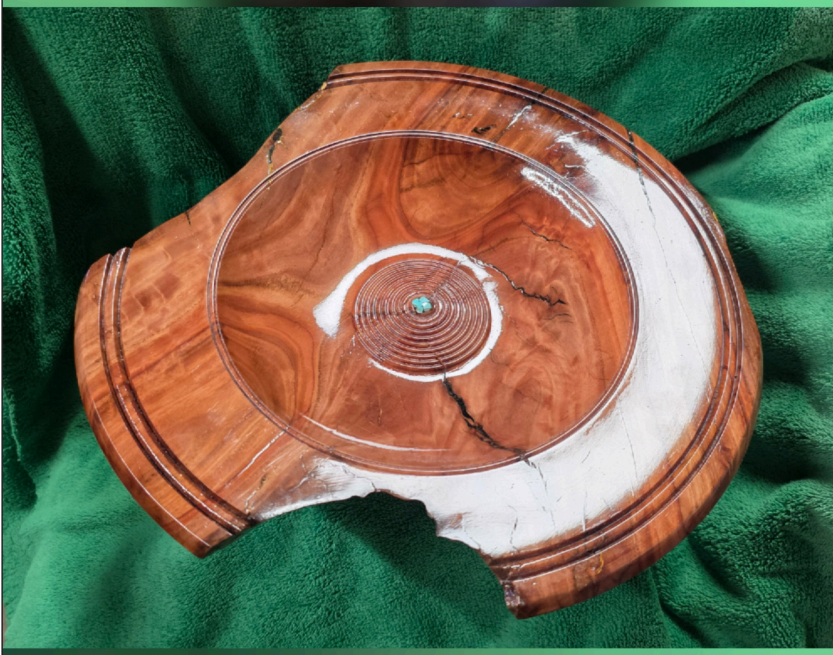

Jon Moore

This page, clockwise from top left: Spalted beech, spalted sycamore, bog oak and purple resin camera zoom lens clock; Mesquite three corners box turned from a cube; "Close Encounters of the Turned Kind," turned, carved, embellished, painted spalted hackberry and resin; honey locust vase. **Facing page left:** Eucalyptus platter with ebonized holly pedestal & gold ink embellishment; Cherry and wenge "time consumer," opposing pole magnets in base and pendulum.