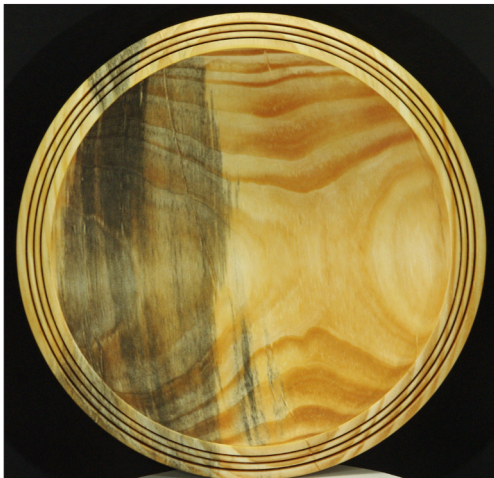

Jeff Walters

David Swayne

Free weekly demonstrations from international woodturning artists!
 This dyed maple burl vase was demonstrated by Swiss wood turner Matthias Beer during our weekly Zoom meeting January 8th. You can visit our YouTube channel, Wood Turning (@woodturning7843), to view the demonstration and learn how Matthias achieves this striking decoration!